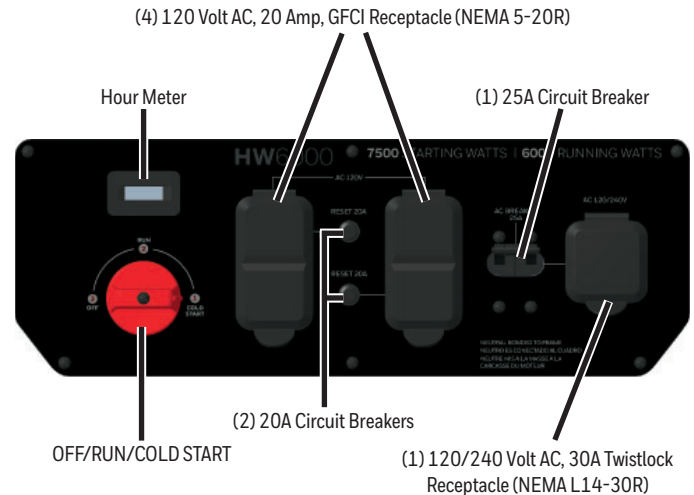

HW6000CO Portable Generator

Technical Specifications

GENERATOR	6046-0
Outlets	(2) 120V 20A 5-20R GFCI Duplex (1) 120/240V 30A L14-30R Twistlock
Fuel Tank Capacity	8 Gallons
Run Time at 25% Load	14 Hours
Run Time at 50% Load	11.1 Hours
Handles	Single Folding/Locking
Wheels	10" Solid
Included in box	Engine oil, funnel, spark plug wrench (2 - 10/13mm)
Warranty Residential	3 Year Ltd.
Warranty Commercial	1 Year Ltd.
ENGINE	
Configuration/Emissions	EPA, CARB
Running Watts	6000
Starting Watts	7500
Rated Amps @ 120 Volts	50
Rated Amps @ 240 Volts	25
Engine Type	OHV
Engine Displacement	420cc
Low Oil Shutdown Method	Low Level
Starting Method	Recoil Pull Start
DIMENSIONS	
Length (in)	31.06
Extended Length (in)	48.74
Width (in)	26.95
Height (in)	26.38
Product Weight (lb)	167
Carton Length (in)	32.7
Carton Width (in)	23
Carton Height (in)	24.2
Shipping Weight (lb)	184

EPA / CO 50-State Control Panel (model 6046-0 shown)

Generac Power Systems, Inc.

S45 W29290 Hwy. 59
Waukesha, WI. 53189
1.855.GEN.INFO
www.honeywellgenerators.com

© 2021 Generac Power Systems, Inc. All rights reserved.
Specifications subject to change without notice.

The Honeywell trademark is used under license from Honeywell International Inc.
Honeywell International Inc. makes no representation or warranties with respect to this product.
This product is manufactured by Generac Power Systems, Inc., Waukesha, WI. 53189, USA.

A0001415104 | Rev A | 07/21/2021

Honeywell