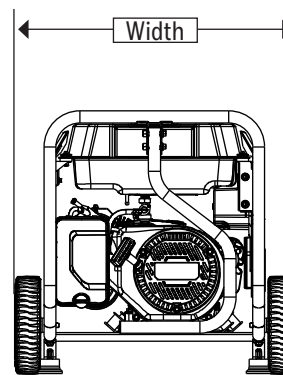

HW6000CO Portable Generator

Technical Specifications

GENERATOR	6046-0
Outlets	(2) 120V 20A 5-20R GFCI Duplex (1) 120/240V 30A L14-30R Twistlock
Fuel Tank Capacity	8 Gallons
Run Time at 25% Load	14 Hours
Run Time at 50% Load	11.1 Hours
Handles	Single Folding/Locking
Wheels	10" Solid
Included in box	Engine oil, funnel, spark plug wrench (2 - 10/13mm)
Warranty Residential	3 Year Ltd.
Warranty Commercial	1 Year Ltd.
ENGINE	
Configuration/Emissions	EPA, CARB
Running Watts	6000
Starting Watts	7500
Rated Amps @ 120 Volts	50
Rated Amps @ 240 Volts	25
Engine Type	OHV
Engine Displacement	420cc
Low Oil Shutdown Method	Low Level
Starting Method	Recoil Pull Start
DIMENSIONS	
Length (in)	31.06
Extended Length (in)	48.74
Width (in)	26.95
Height (in)	26.38
Product Weight (lb)	167
Carton Length (in)	32.7
Carton Width (in)	23
Carton Height (in)	24.2
Shipping Weight (lb)	184

EPA / CO 50-State Control Panel (model 6046-0 shown)

Generac Power Systems, Inc.

S45 W29290 Hwy. 59
Waukesha, WI. 53189
1.855.GEN.INFO
www.honeywellgenerators.com

© 2021 Generac Power Systems, Inc. All rights reserved.
Specifications subject to change without notice.

The Honeywell trademark is used under license from Honeywell International Inc.
Honeywell International Inc. makes no representation or warranties with respect to this product.
This product is manufactured by Generac Power Systems, Inc., Waukesha, WI. 53189, USA.

A0001415104 | Rev A | 07/21/2021

Honeywell