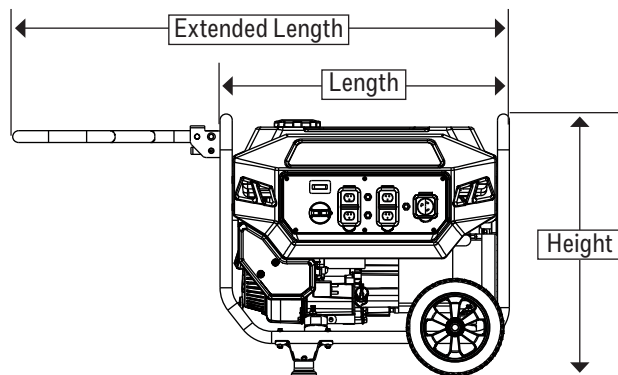

HW6000CO Portable Generator

Technical Specifications

GENERATOR	6046-0
Outlets	(2) 120V 20A 5-20R GFCI Duplex (1) 120/240V 30A L14-30R Twistlock
Fuel Tank Capacity	8 Gallons
Run Time at 25% Load	14 Hours
Run Time at 50% Load	11.1 Hours
Handles	Single Folding/Locking
Wheels	10" Solid
Included in box	Engine oil, funnel, spark plug wrench (2 - 10/13mm)
Warranty Residential	3 Year Ltd.
Warranty Commercial	1 Year Ltd.
ENGINE	
Configuration/Emissions	EPA, CARB
Running Watts	6000
Starting Watts	7500
Rated Amps @ 120 Volts	50
Rated Amps @ 240 Volts	25
Engine Type	OHV
Engine Displacement	420cc
Low Oil Shutdown Method	Low Level
Starting Method	Recoil Pull Start
DIMENSIONS	
Length (in)	31.06
Extended Length (in)	48.74
Width (in)	26.95
Height (in)	26.38
Product Weight (lb)	167
Carton Length (in)	32.7
Carton Width (in)	23
Carton Height (in)	24.2
Shipping Weight (lb)	184

EPA / CO 50-State Control Panel (model 6046-0 shown)

Generac Power Systems, Inc.

S45 W29290 Hwy. 59
Waukesha, WI. 53189
1.855.GEN.INFO
www.honeywellgenerators.com

© 2021 Generac Power Systems, Inc. All rights reserved.
Specifications subject to change without notice.

The Honeywell trademark is used under license from Honeywell International Inc.
Honeywell International Inc. makes no representation or warranties with respect to this product.
This product is manufactured by Generac Power Systems, Inc., Waukesha, WI. 53189, USA.

A0001415104 | Rev A | 07/21/2021

Honeywell