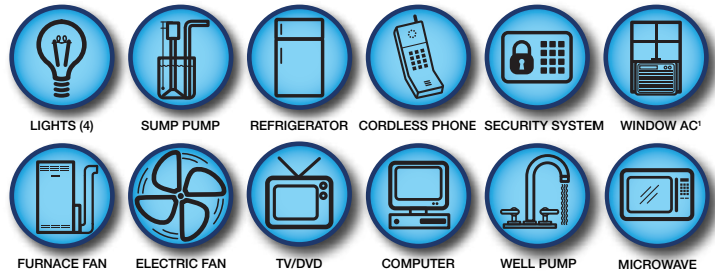

POWER THESE ITEMS AT THE SAME TIME: